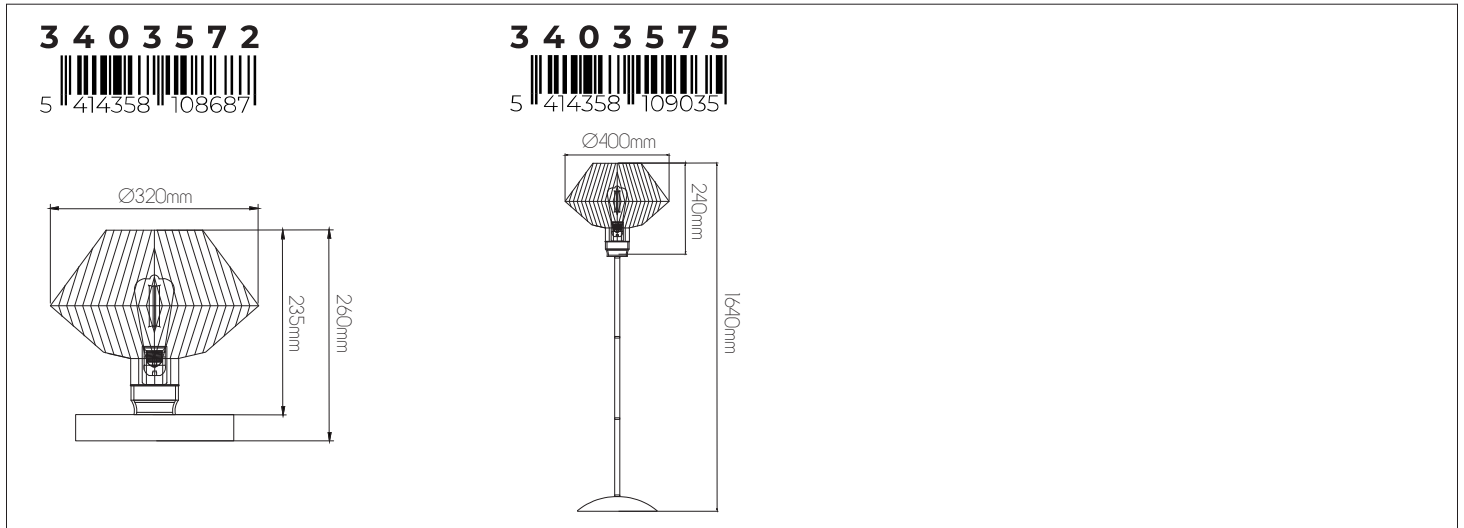

3403567

size: w: 900mm l: max 1050mm
bulb: 7x E27 not included
material: steel
colour: matt black
voltage: 220-240V

EXTRA INFORMATION

E27 LED Filament bulb recommended
More info page 368 - 370

SHURU

fantasia.be
light designers

CE  E27
not included

DIMENSIONS

SPECIFICATIONS

3403568

size: w: 1150mm l: max 1200mm
bulb: 9x E27 not included
material: steel
colour: matt black
voltage: 220-240V

3403569

size: w: Ø400mm l: max 1550mm
bulb: 5x E27 not included
material: steel
colour: matt black
voltage: 220-240V

EXTRA INFORMATION

E27 LED Filament bulb recommended
More info page 368 - 370

SHURU

fantasia.be
light designers

CE  E27
not included

DIMENSIONS

SPECIFICATIONS

3403572

size: w: Ø320mm h: 260mm
bulb: 1x E27 not included
material: steel
colour: matt black
voltage: 220-240V

3403575

size: w: Ø400mm h: 1640mm
bulb: 1x E27 not included
material: steel
colour: matt black
voltage: 220-240V