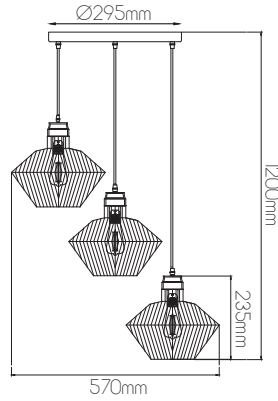

3 4 0 3 5 7 1

5 414358 108670

SPECIFICATIONS

3403573

size: w: Ø320mm h: 260mm
bulb: 1x E27 not included
material: steel
colour: matt black
voltage: 220-240V