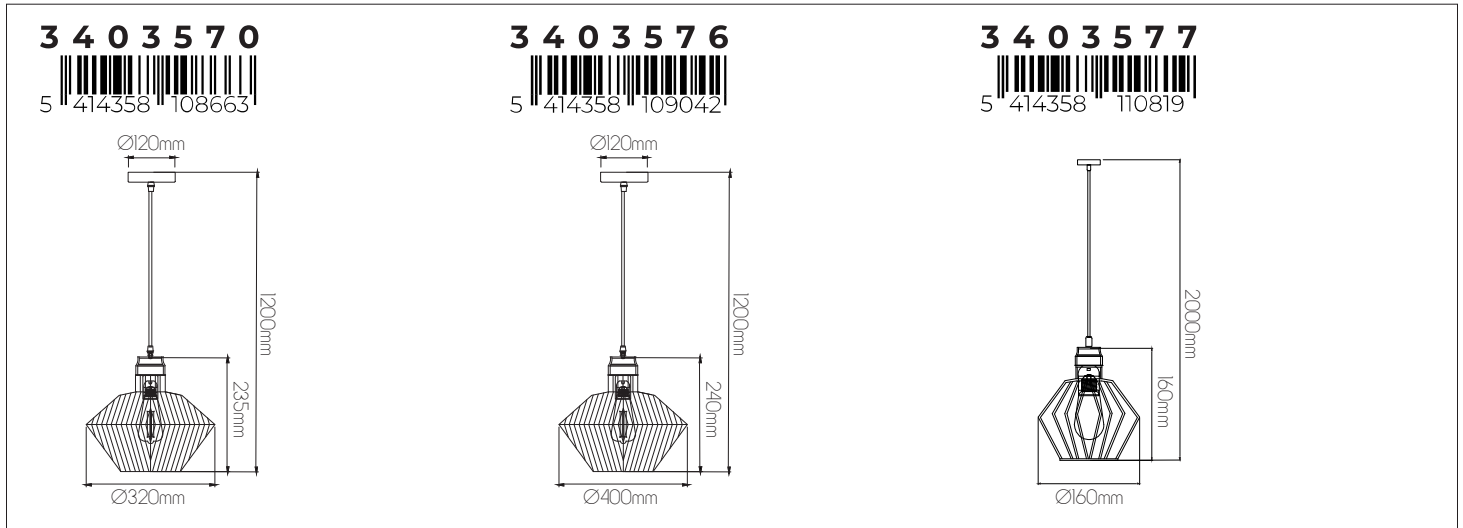

CE  E27
not included

DIMENSIONS

SPECIFICATIONS

3403570

size: w: Ø320mm l: 1200mm
bulb: 1x E27 not included
material: steel
colour: matt black
voltage: 220-240V

3403576

size: w: Ø400mm l: 1200mm
bulb: 1x E27 not included
material: steel
colour: matt black
voltage: 220-240V

3403577

size: w: Ø160mm l: 2000mm
bulb: 1x E27 not included
material: steel
colour: matt black
voltage: 220-240V

EXTRA INFORMATION

E27 LED Filament bulb recommended
More info page 368 - 370

SHURU

fantasia.be
light designers

EXTRA INFORMATION

E27 LED Filament bulb recommended
More info page 368 - 370

CE  E27
not included

DIMENSIONS

SPECIFICATIONS

3403574

size: w: 1160mm l: 1200mm
bulb: 3x E27 not included
material: steel
colour: matt black
voltage: 220-240V

CE  E27
not included

DIMENSIONS

SPECIFICATIONS

3403568

size: w: 1150mm l: max 1200mm
bulb: 9x E27 not included
material: steel
colour: matt black
voltage: 220-240V

3403569

size: w: Ø400mm l: max 1550mm
bulb: 5x E27 not included
material: steel
colour: matt black
voltage: 220-240V