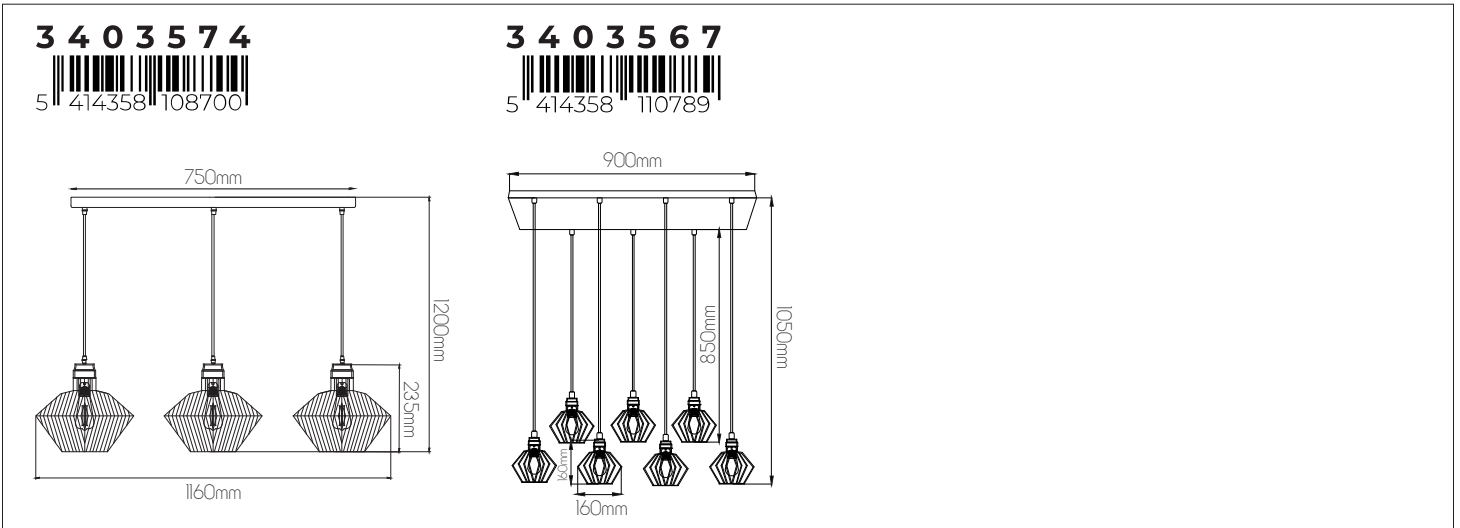

size: w: Ø320mm h: 260mm
bulb: 1x E27 not included
material: steel
colour: matt black
voltage: 220-240V

3403571

size: w: Ø570mm h: max 1200mm
bulb: 3x E27 not included
material: steel
colour: matt black
voltage: 220-240V

EXTRA INFORMATION

E27 LED Filament bulb recommended
More info page 368 - 370

CE  E27
not included

DIMENSIONS

SPECIFICATIONS

3403574

size: w: 1160mm l: 1200mm
bulb: 3x E27 not included
material: steel
colour: matt black
voltage: 220-240V

3403567

size: w: 900mm l: max 1050mm
bulb: 7x E27 not included
material: steel
colour: matt black
voltage: 220-240V

EXTRA INFORMATION

E27 LED Filament bulb recommended
More info page 368 - 370

SHURU

fantasia.be
light designers

CE  E27
not included

DIMENSIONS

SPECIFICATIONS

3403568

size: w: 1150mm l: max 1200mm
bulb: 9x E27 not included
material: steel
colour: matt black
voltage: 220-240V

3403569

size: w: Ø400mm l: max 1550mm
bulb: 5x E27 not included
material: steel
colour: matt black
voltage: 220-240V