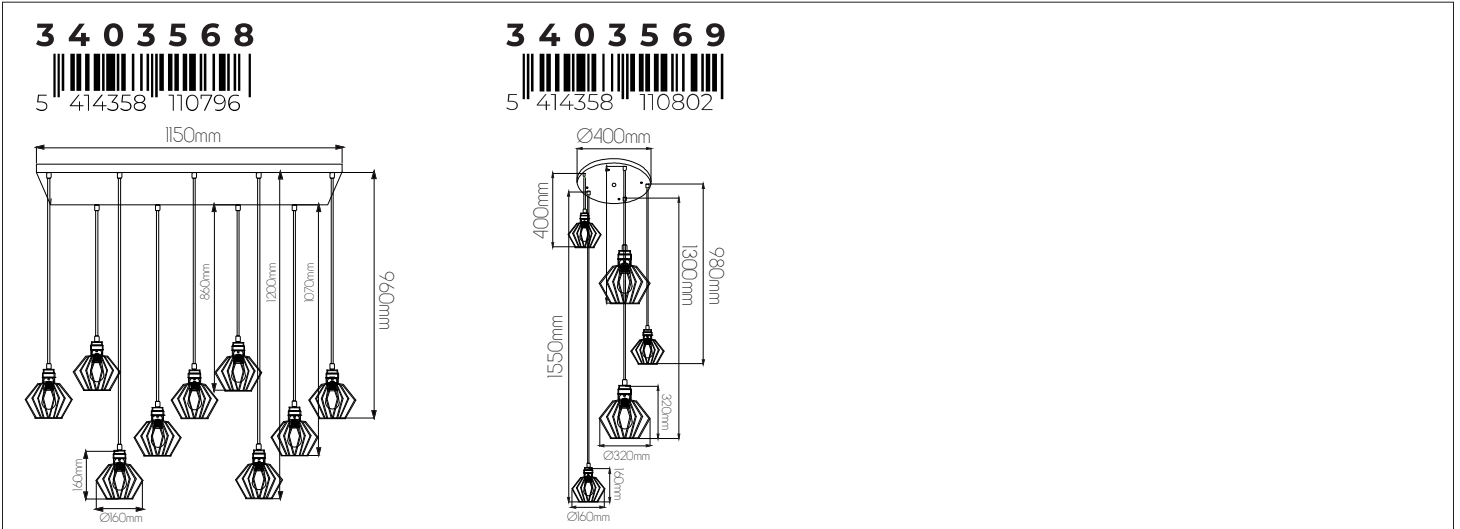

EXTRA INFORMATION

E27 LED Filament bulb recommended
More info page 368 - 370

CE  E27
not included

DIMENSIONS

SPECIFICATIONS

3403574

size: w: 1160mm l: 1200mm
bulb: 3x E27 not included
material: steel
colour: matt black
voltage: 220-240V

3403567

size: w: 900mm l: max 1050mm
bulb: 7x E27 not included
material: steel
colour: matt black
voltage: 220-240V

EXTRA INFORMATION

E27 LED Filament bulb recommended
More info page 368 - 370

SHURU

fantasia.be
light designers

CE  E27
not included

DIMENSIONS

SPECIFICATIONS

3403568

size: w: 1150mm l: max 1200mm
bulb: 9x E27 not included
material: steel
colour: matt black
voltage: 220-240V

3403569

size: w: Ø400mm l: max 1550mm
bulb: 5x E27 not included
material: steel
colour: matt black
voltage: 220-240V