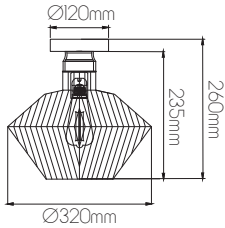

CE  E27
not included

DIMENSIONS

SPECIFICATIONS

3403570

size: w: Ø320mm l: 1200mm
bulb: 1x E27 not included
material: steel
colour: matt black
voltage: 220-240V

3403576

size: w: Ø400mm l: 1200mm
bulb: 1x E27 not included
material: steel
colour: matt black
voltage: 220-240V

CE  E27
not included

DIMENSIONS

3 4 0 3 5 7 3

5 414358 108694

3 4 0 3 5 7 1

5 414358 108670

SPECIFICATIONS

3403573

size: w: Ø320mm h: 260mm
bulb: 1x E27 not included
material: steel
colour: matt black
voltage: 220-240V

3403571

size: w: Ø570mm h: max 1200mm
bulb: 3x E27 not included
material: steel
colour: matt black
voltage: 220-240V

CE  E27
not included

DIMENSIONS

SPECIFICATIONS

3403568

size: w: 1150mm l: max 1200mm
bulb: 9x E27 not included
material: steel
colour: matt black
voltage: 220-240V

3403569

size: w: Ø400mm l: max 1550mm
bulb: 5x E27 not included
material: steel
colour: matt black
voltage: 220-240V